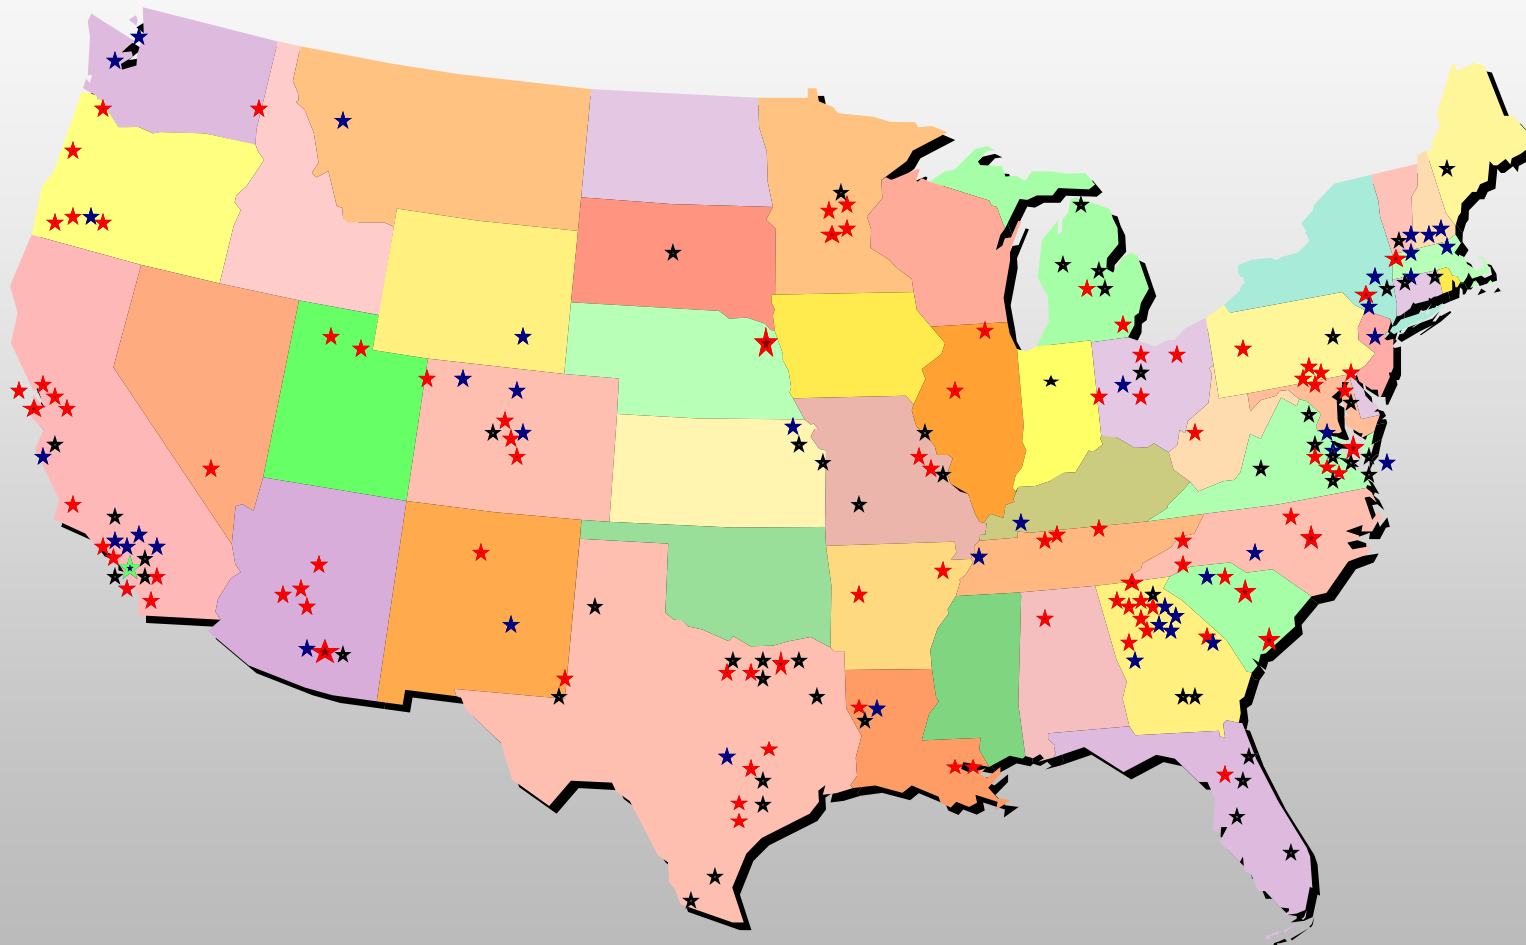

## Customer Locations

**International Locations: Belgium, Toronto, RCMP - 4 locations, Greece, Indonesia, Dominican Republic, Dubai UAE, Abu Dhabi UAE, Sharjah UAE, Kuwait, Swaziland, Saudi Arabia, Malaysia, Nigeria, Cyprus, Jamaica, Paraguay, Qatar, Oman, Sri Lanka, Azerbaijan Turkey, Skane Co Sweden, Malaysia - 3 locations, Ontario, Jordan, Calgary, Kosovo, Saudi Arabia - 10 locations, South Australia, Sweden National Lab, Stockholm Sweden.**