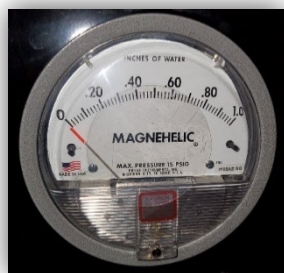

The unit has an adjustable On / OFF switch. The Airflow is designed to pull discharge particulates away from the examiner, minimizing long-term exposure.

**Adjustable
ON / OFF Switch**

**Differential
Pressure Gauge**

The HEPA Air Filtration System is equipped with a sensitive, very accurate gauge that measures the actual filter obstruction, indicating when the filter requires changing. This allows the filter to remain in use and to not be replaced unnecessarily.